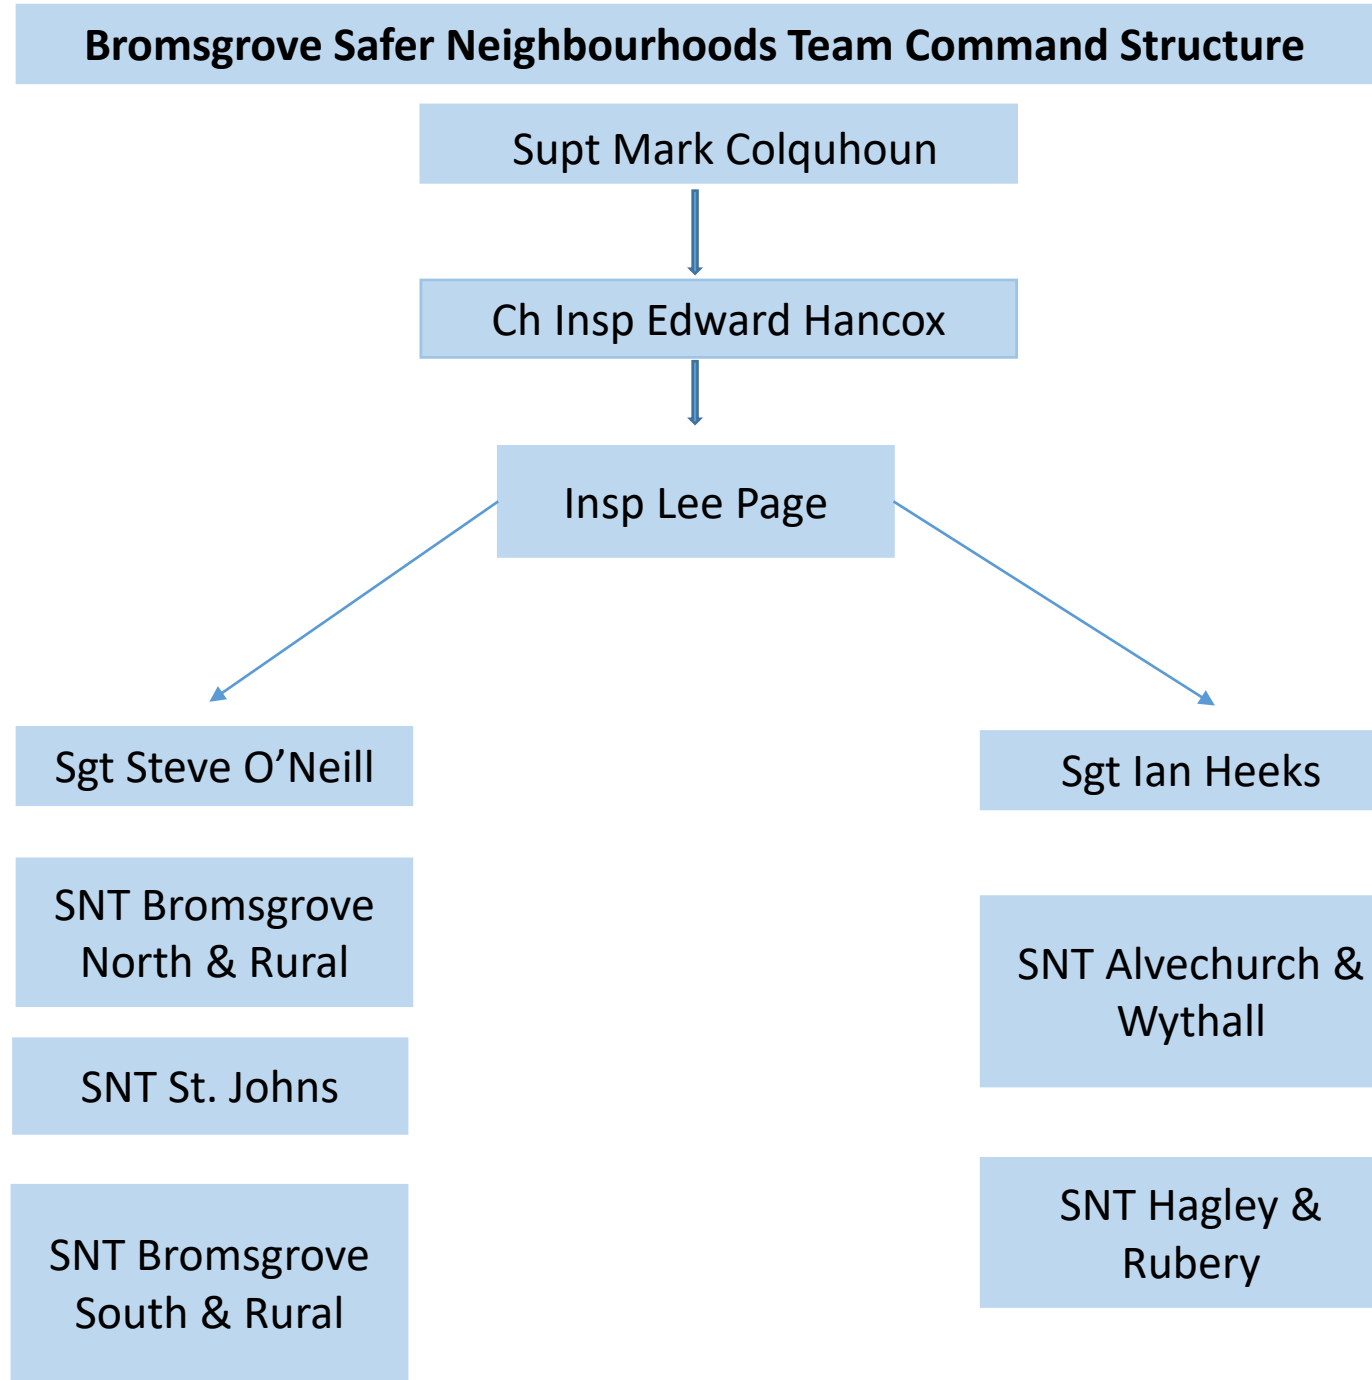

Bromsgrove Safer Neighbourhoods Team Command Structure

Supt Mark Colquhoun

Ch Insp Edward Hancox

Insp Lee Page

Sgt Steve O'Neill

Sgt Ian Heeks

SNT Bromsgrove
North & Rural

SNT Alvechurch &
Wythall

SNT St. Johns

SNT Bromsgrove
South & Rural

SNT Hagley &
Rubery