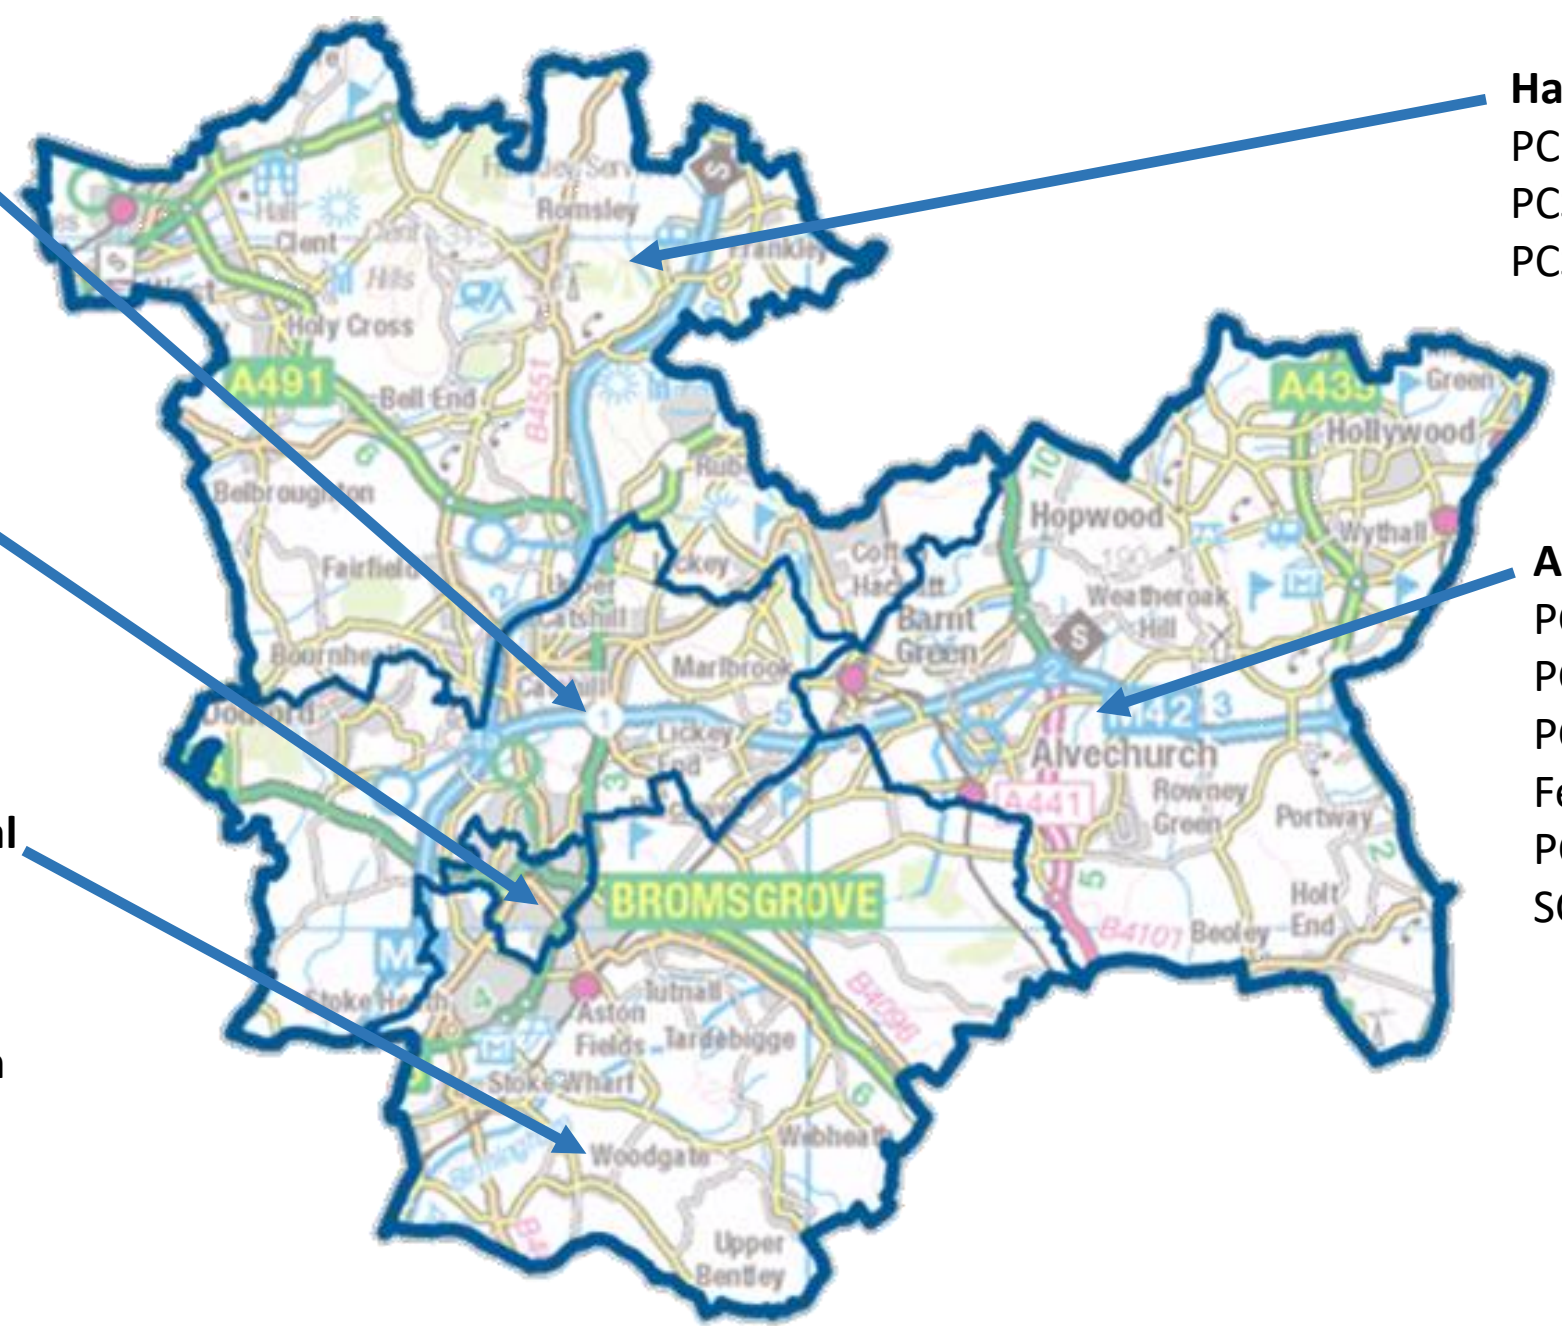

Bromsgrove North & Rural
PC Barney Kelso
PC Lloyd Stone
PCSO Simon Cadwallader

Hagley & Rubery
PC Marc Ginder
PCSO Stuart Taylor
PCSO Susan White

Bromsgrove St. Johns
PC Anna Harding
PCSO Eleanor Batty

Alvechurch & Wythall
PC Simon Albutt
PC Stuart Head
PCSO Katie Hearnden-Fellows
PCSO Mark Hyder
SC Steve Lloyd

Bromsgrove South & Rural
PC Chris Burns
PC Jasmine Hutton
PCSO Jane Brothers
PCSO Scott Halward-Smith